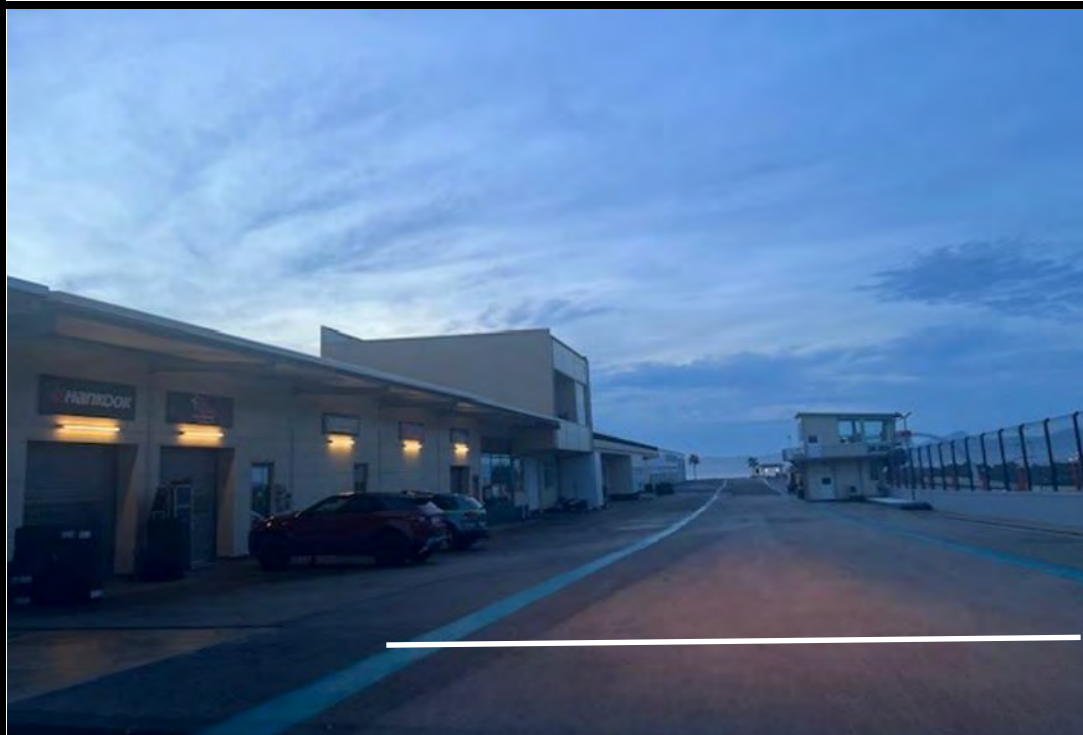

170 mts
→

N 39°29'39''
E 2°47'48''